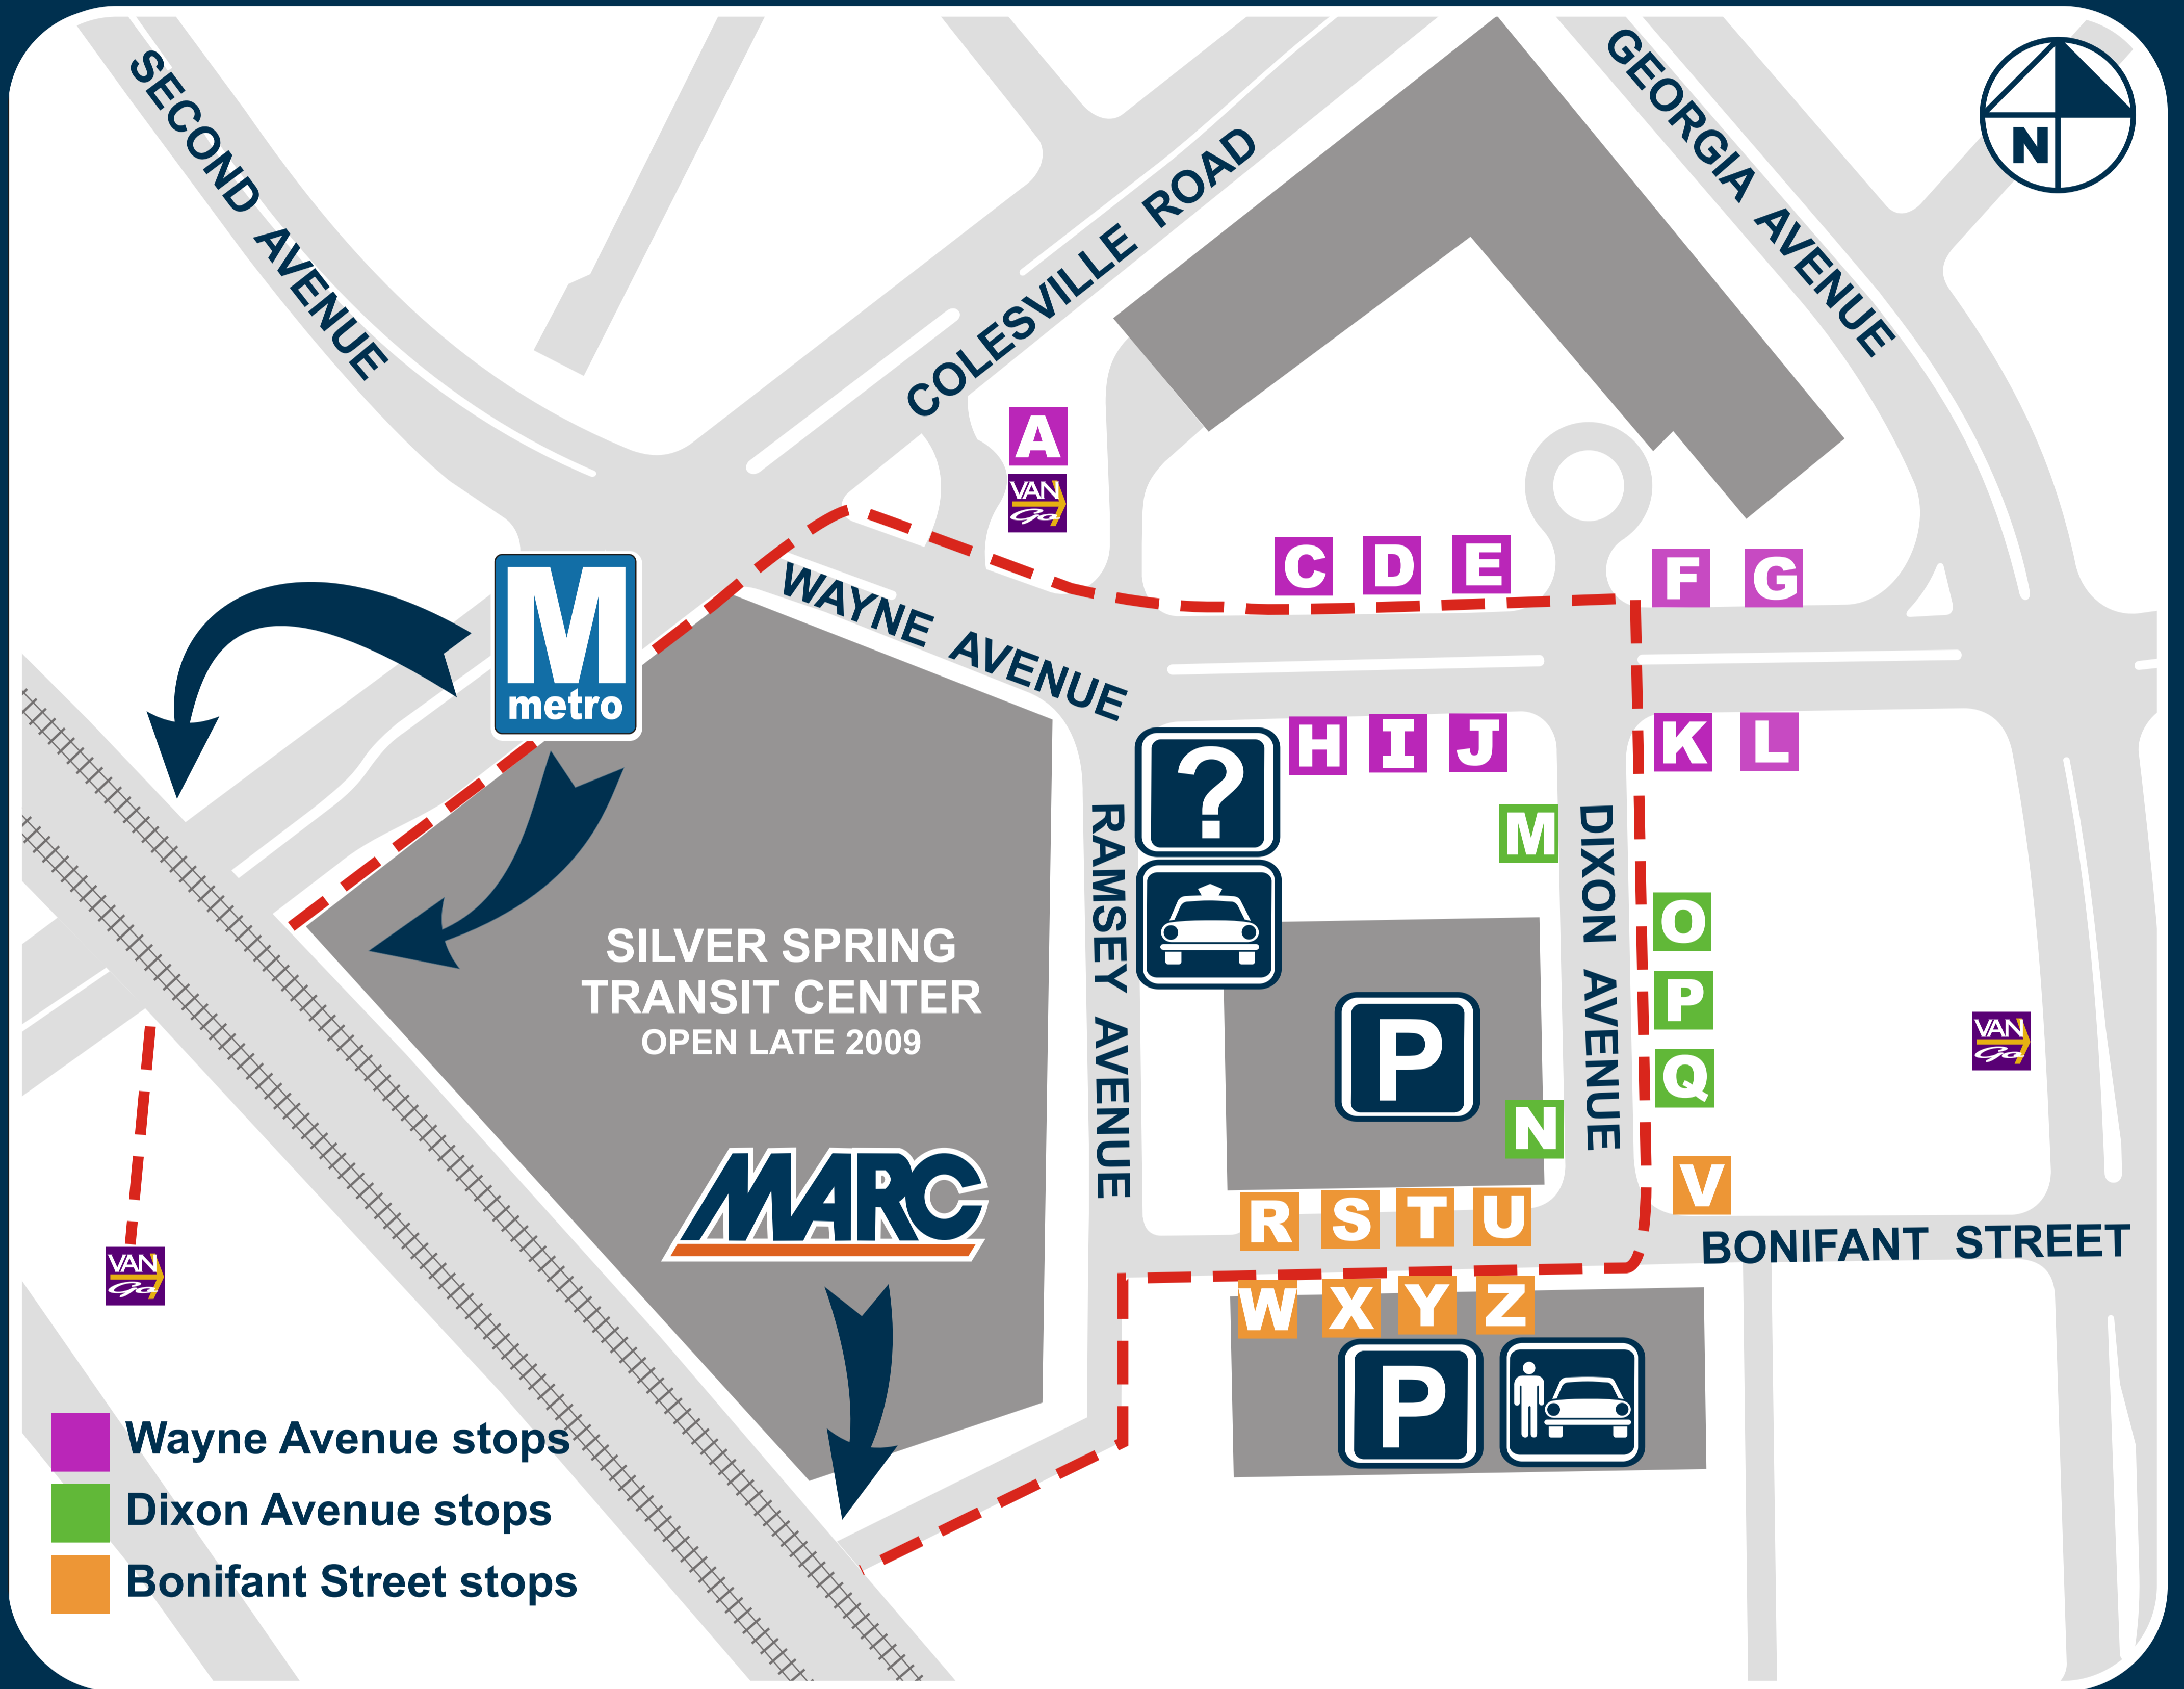

TRANSIT INFO

FIND YOUR BUS STOP HERE

metrobus			RIDE ON MONTGOMERY COUNTY TRANSIT		
Route	Stop	Route	Stop	Route	Stop
F4	A	S2	J	Z8	C
F6	A	S4	J	Z9	E
J1	F	Y5	O	Z11	D
J2	F	Y7	O	Z13	D
J3	F	Y8	O	Z29	E
East-J4	K	Y9	O	70	H
West-J4	G	Z2	C	71	H
J5	Q	Z6	C	79	I
Q2	P				
1	R	11	R	18	N
East-2	K	12	T	19	X
West-2	G	13	T	20	Z
3	R	14	X	21	N
4	R	15	X	22	N
5	R	16	Z	127	V
8	N	17	T		
East-9	K				
West-9	G				

Shuttle-UM **V**

- Information Commuter Store
- Taxi
- Kiss & Ride
- Parking
- Metrorail Red Line Silver Spring Station
- MARC Brunswick Line Silver Spring Station
- Recommended Wheelchair Route

For questions call: 1-240-773-7777