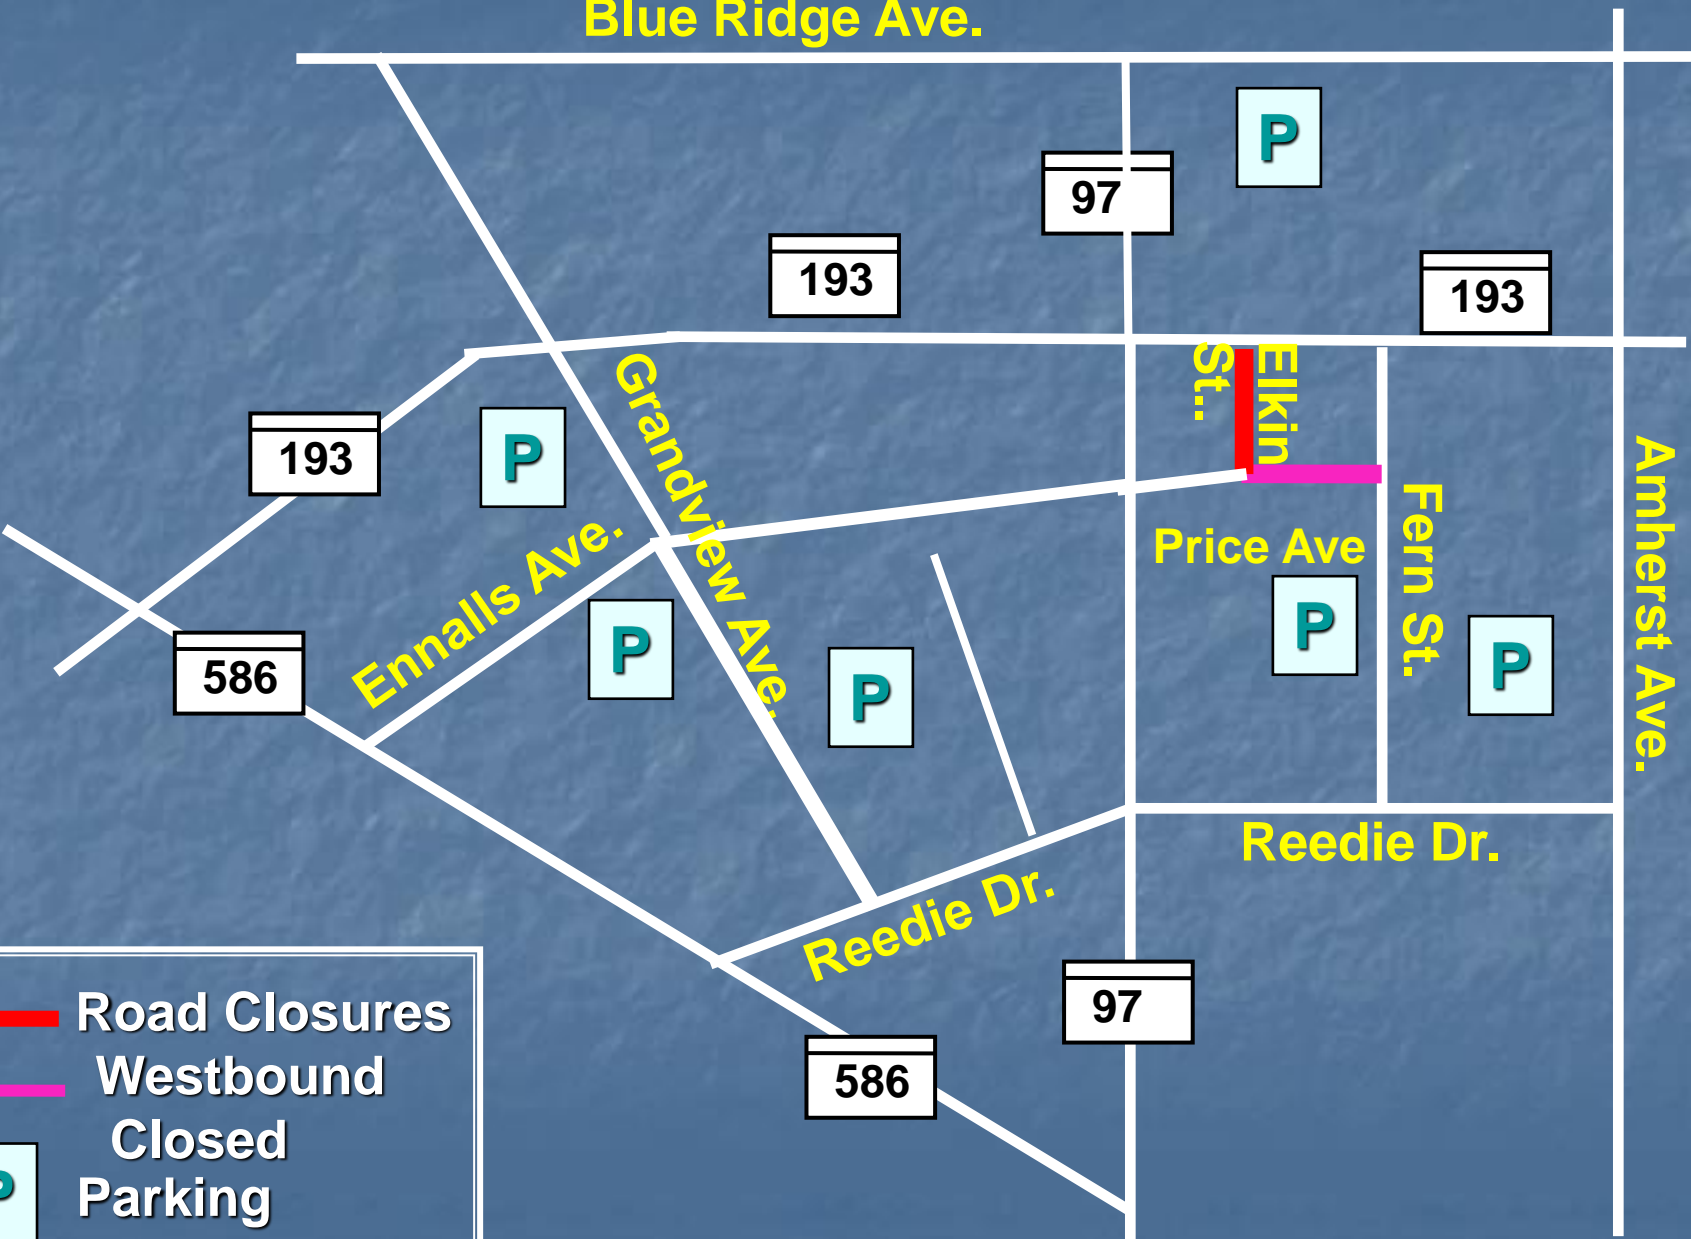

Wheaton Streeter

Blue Ridge Ave.

-  Road Closures
-  Westbound Parking
-  Closed Parking

Amherst Ave.

Fern St.

Elkin St.

Price Ave

Reedie Dr.

Reedie Dr.

Grandview Ave.

Ennalls Ave.